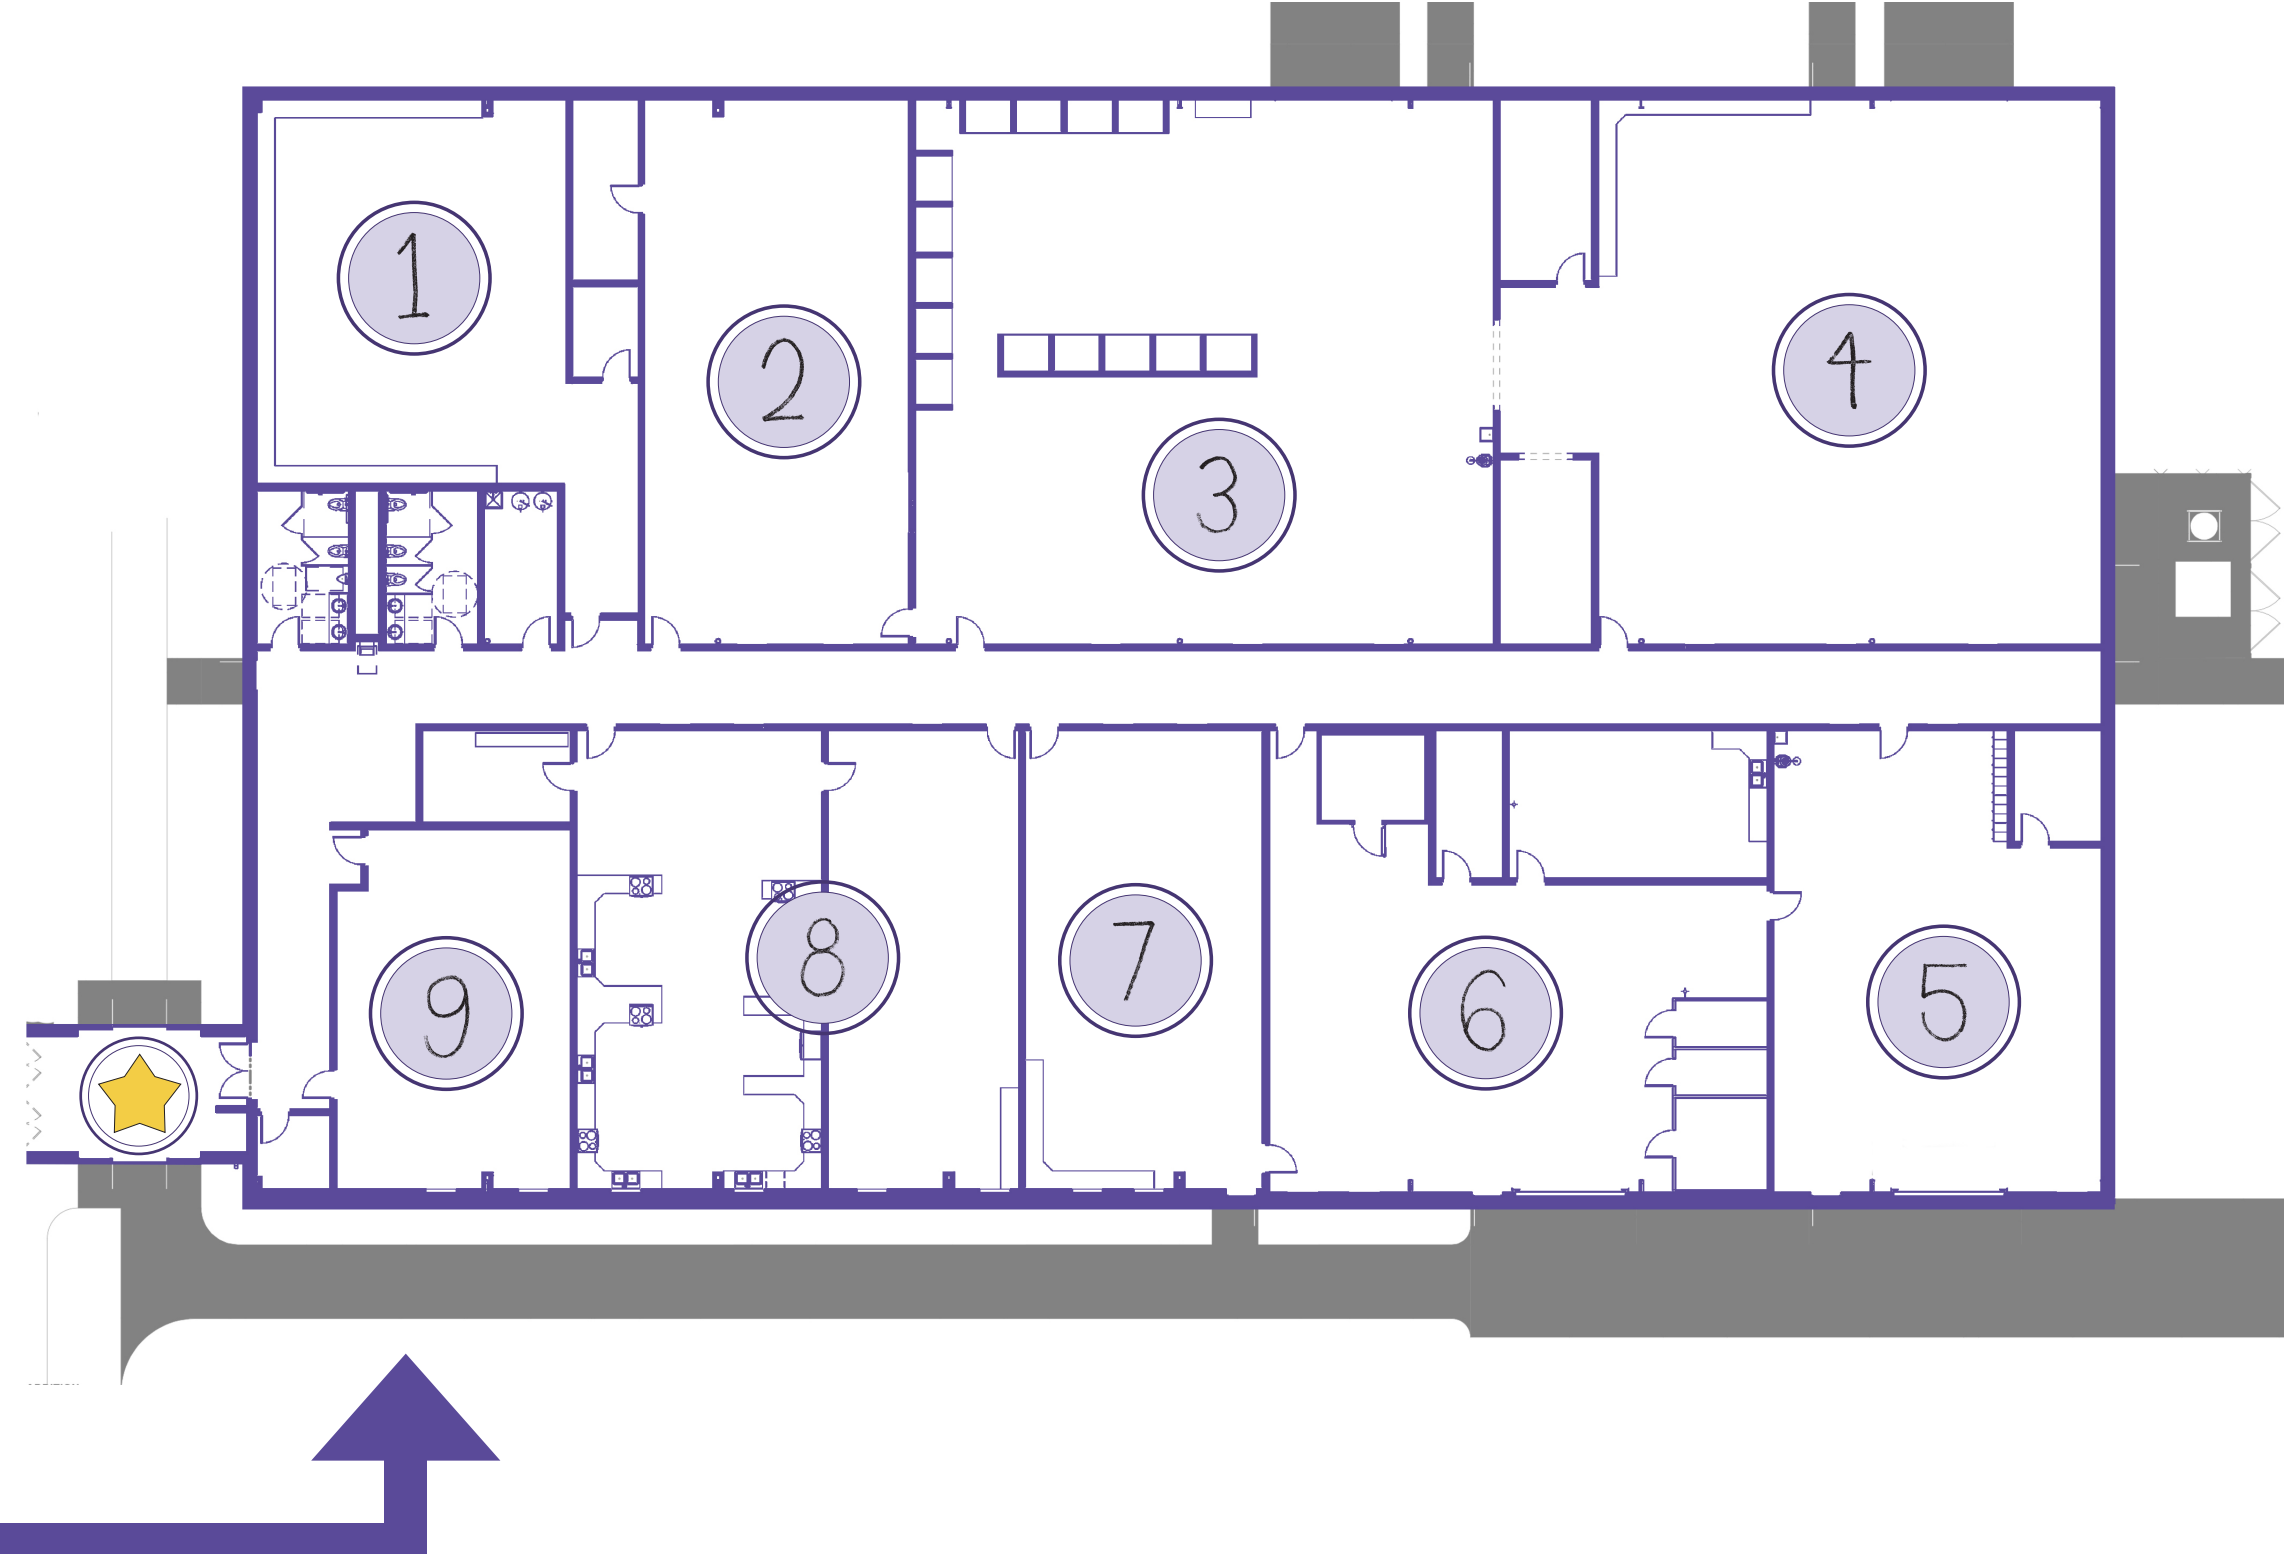

VOTE
April 7

Pittsville School District - Preliminary Site Plan

PRELIMINARY SITE PLAN | KEY

- Secure Main Entry/Corridor
- Business Ed Classroom/Lab
- Technical Ed Classroom/Fabrication Lab
- Metals Manufacturing
- Woods Manufacturing
- Agriculture Mechanics Lab
- Sm/Lg Animal Lab & Processing
- Agriculture Ed Classroom
- Family & Consumer Science Classroom/Lab
- Lg Group Conference & Meeting Room
- Heavy Construction | ES Primary Wing Roof Replacement
- HS Boiler Replacement
- Repurpose for Maint Shop & Equipment/Supply Storage (Current Tech Ed Facility)