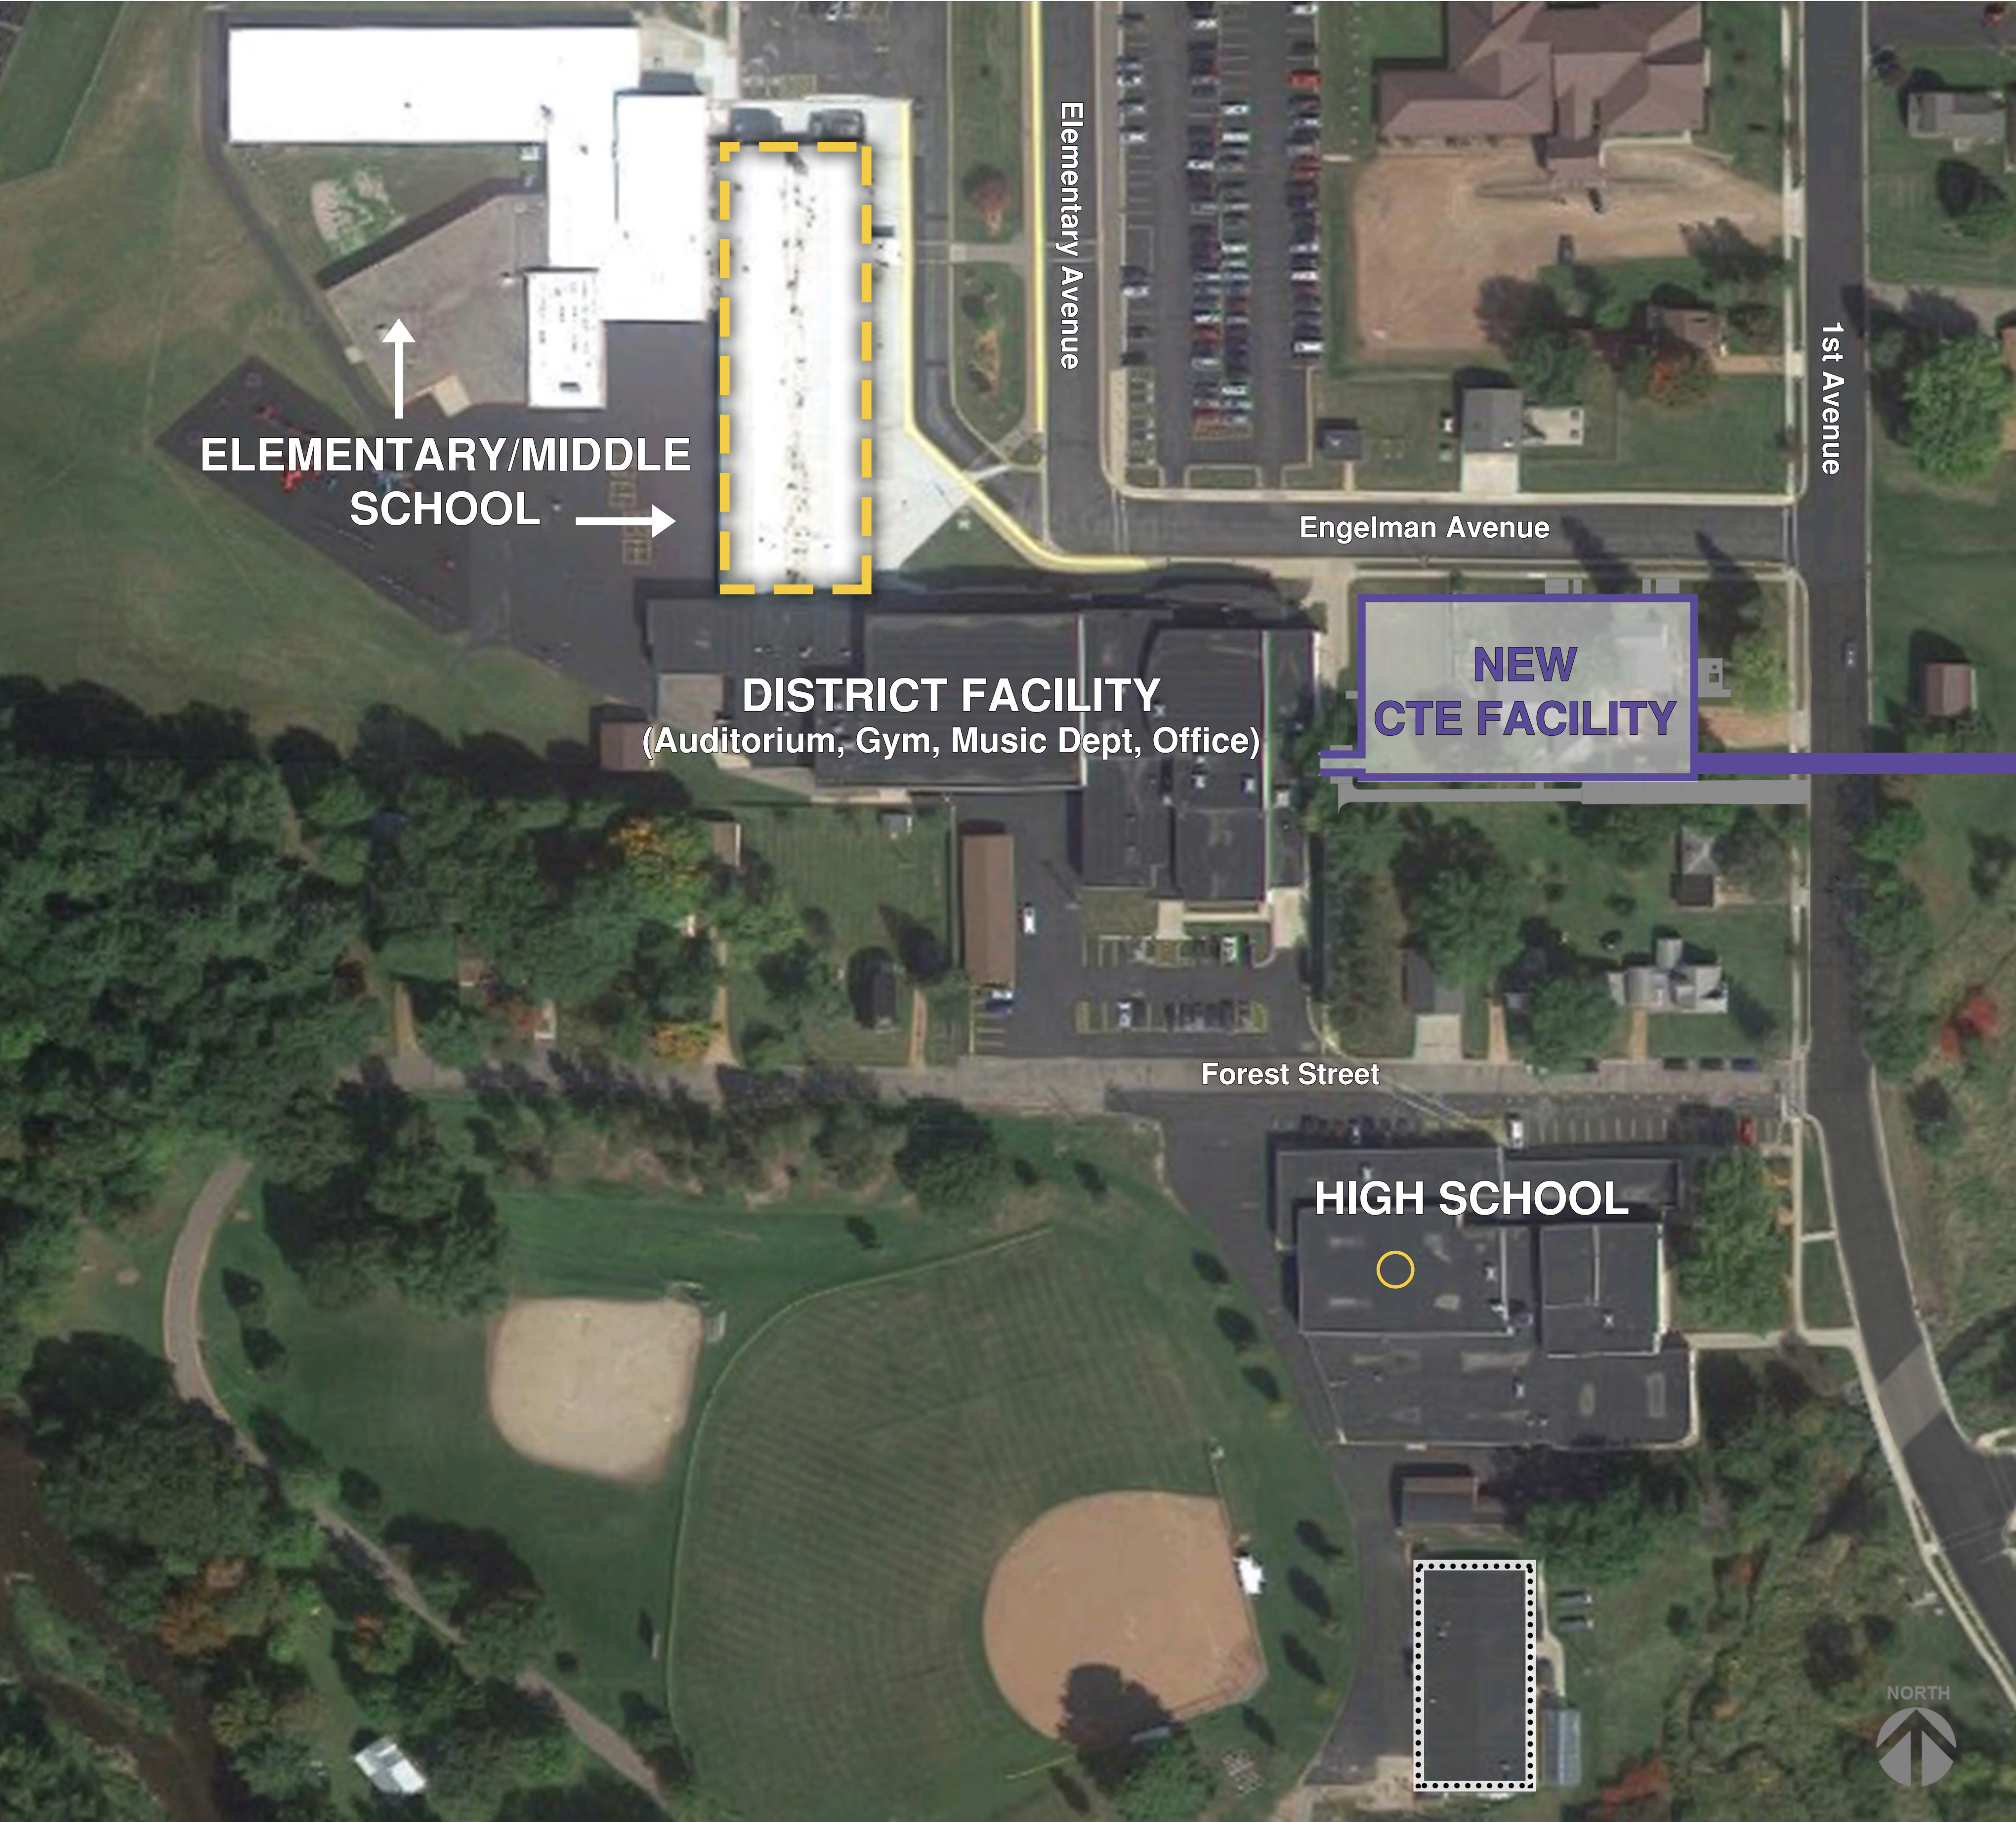

VOTE
April 7

Pittsville School District - Preliminary Site Plan

PRELIMINARY SITE PLAN | KEY

- Secure Main Entry/Corridor
- Business Ed Classroom/Lab
- Technical Ed Classroom/Fabrication Lab
- Metals Manufacturing
- Woods Manufacturing
- Agriculture Mechanics Lab
- Sm/Lg Animal Lab & Processing
- Agriculture Ed Classroom
- Family & Consumer Science Classroom/Lab
- Lg Group Conference & Meeting Room
- Heavy Construction | ES Primary Wing Roof Replacement
- HS Boiler Replacement
- Repurpose for Maint Shop & Equipment/Supply Storage (Current Tech Ed Facility)